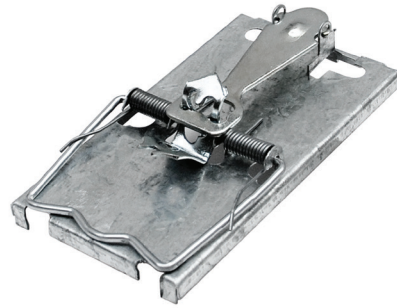

## TRAP MOUSE METAL BIG CHEESE

Code: GMNZ73293

Barcode: 9310522711805

Order Quantity: 10

Classic trap design. All metal easy setting mouse trap. Hair breadth sensitivity. Use indoors or outdoors.

## TRAP MOUSE VERTICAL SPRING GO TRAP

Code: GM73350

Barcode: 9310522721019

Order Quantity: 6

Combines tried-and-tested trap design with heavy duty construction. Rust-resistant mechanism. Reusable