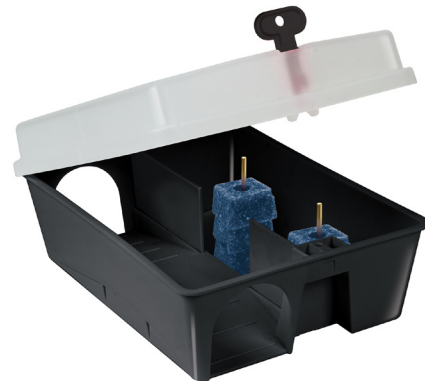

# RODENT STAITONS

**STATION TRAP RODENT BIG CHEESE**

**Code: GM71054**

**Barcode: 9310522710549**

**Order Quantity: 6**

*Traps are baited with attractant. Ready to use. Contains no poison. Uses only trap with bait attractant to lure rats and mice. Lockable - protects kids and pets.*

**STATION BAIT RODENT BIG CHEESE**

**Code: GM71056**

**Barcode: 9310522710563**

**Order Quantity: 6**

*Secure, tamper-proof lockable lid, with key opening. Ensures safe application of poison baits. Designed to fit most block baits. Usable inside and outside.*

**STATION BAITD MOUSE ULTRA PWR BIG CHEESE**

**Code: GMNZ73100**

**Barcode: 9310522732053**

**Order Quantity: 6**

*Advanced rodent control station which kills mice in one feed, indoors and outdoors. Reusable, multi use and lockable. Ready to use - bait included. Strong protection from children and pets.*