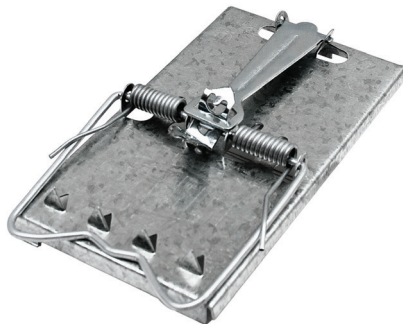

**TRAP MOUSE SAFE&SEALED ULTRA BIG CHEESE**

**Code: GM71030**

**Barcode: 9310522720302**

**Order Quantity: 6**

*One touch to set. Enclosed mouse trap that protects children and pets from accidental contact with trap.*

**TRAP MOUSE ELECTRONIC BIG CHEESE**

**Code: GM71090**

**Barcode: 9310522710389**

**Order Quantity: 4**

*Caters to consumers looking for a quick, clean and safe way to eradicate mice. Special protection panels & micro switching making it impossible for children or pets to activate. Kills 100+ mice per set of AA batteries.*

# RAT TRAPS

**TRAP RAT METAL BIG CHEESE**

**Code: GMNZ73294**

**Barcode: 9310522711799**

**Order Quantity: 5**

*Classic trap design. All metal easy setting rat trap. Hair breadth sensitivity. Use indoors or outdoors.*